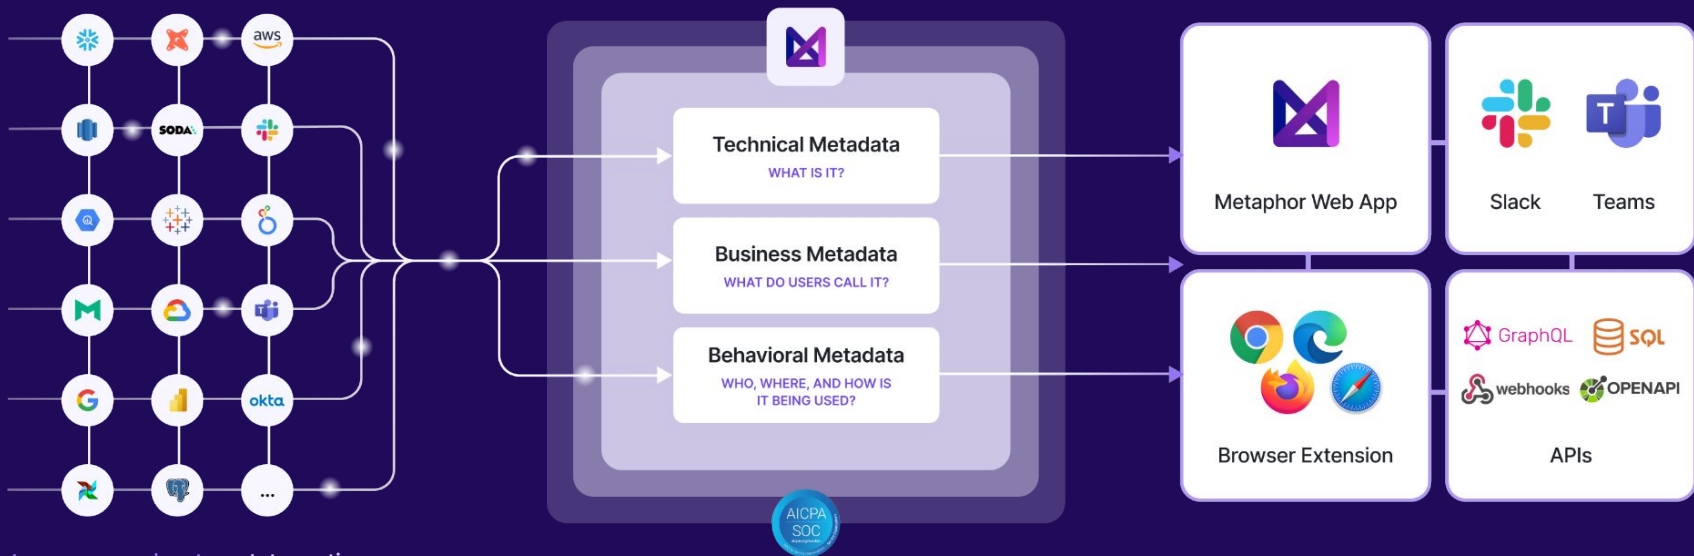

The Social Platform for Data

Kirit Basu
Head of Product

Integrated with the Modern Data Stack

Learn more about our [Integrations](#)

What We Do Better

Search & Discovery

Self-Service

- ✓ AI Universal Search across your stack
- ✓ Data Provenance via Lineage
- ✓ Catalog embedded in Slack and Teams