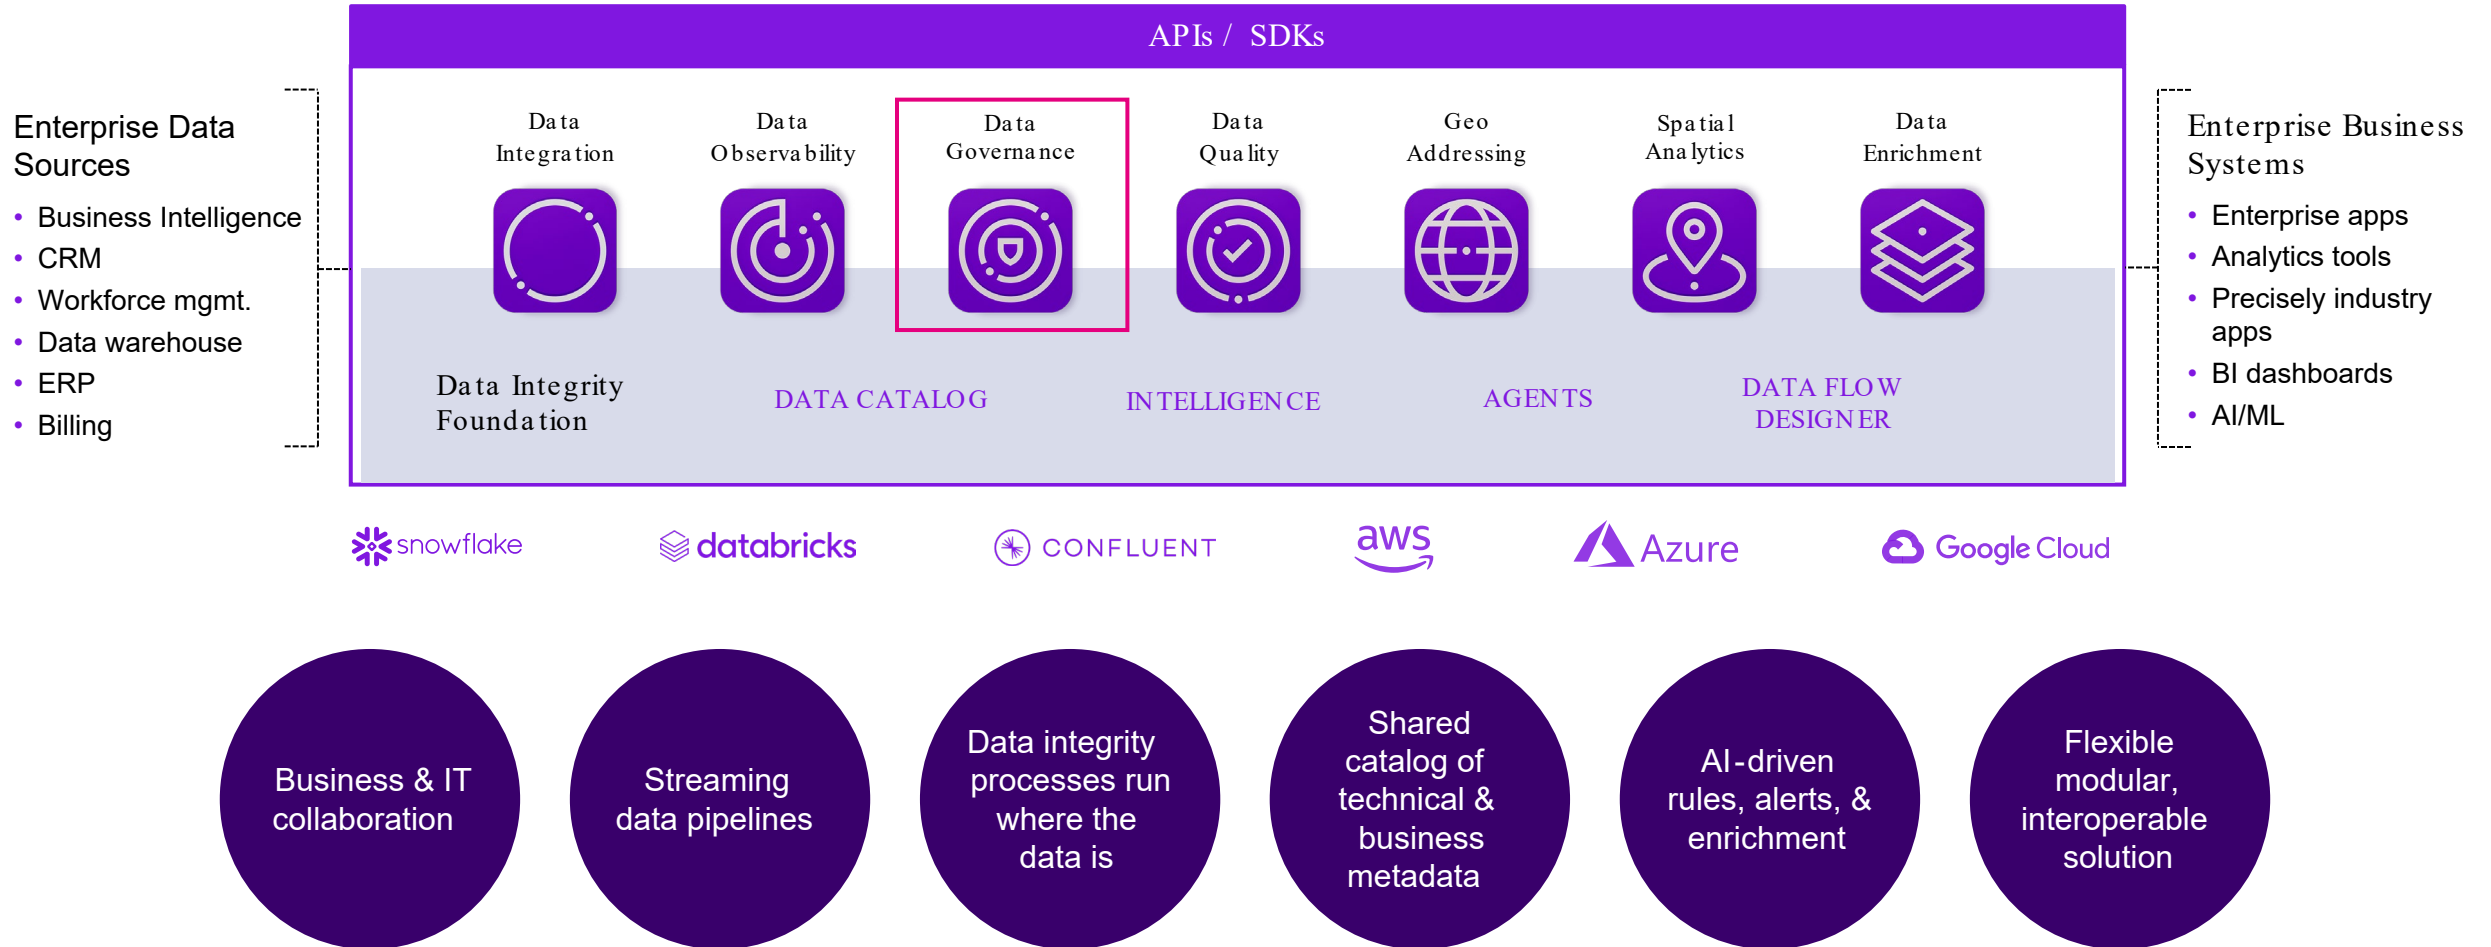

Mike Ortman
Senior Solution Engineer

For trusted data, you need data integrity

Data integrity is data with maximum accuracy, consistency, and context for confident business decision-making

precisely

Data Integrity Suite

The modular, interoperable Precisely Data Integrity Suite contains everything you need to deliver accurate, consistent, contextual data to your business - wherever and whenever it's needed.

Data Integrity Suite

Critical metadata is automatically harvested & cataloged in a single solution

Data integrity is a journey

- Every journey to data integrity is unique and driven by business initiatives
- Market trends are accelerating the need for data integrity
- Precisely can help you at every step of your data integrity journey

precisely

Data Integrity Suite

The modular, interoperable Precisely Data Integrity Suite contains everything you need to deliver accurate, consistent, contextual data to your business - wherever and whenever it's needed.