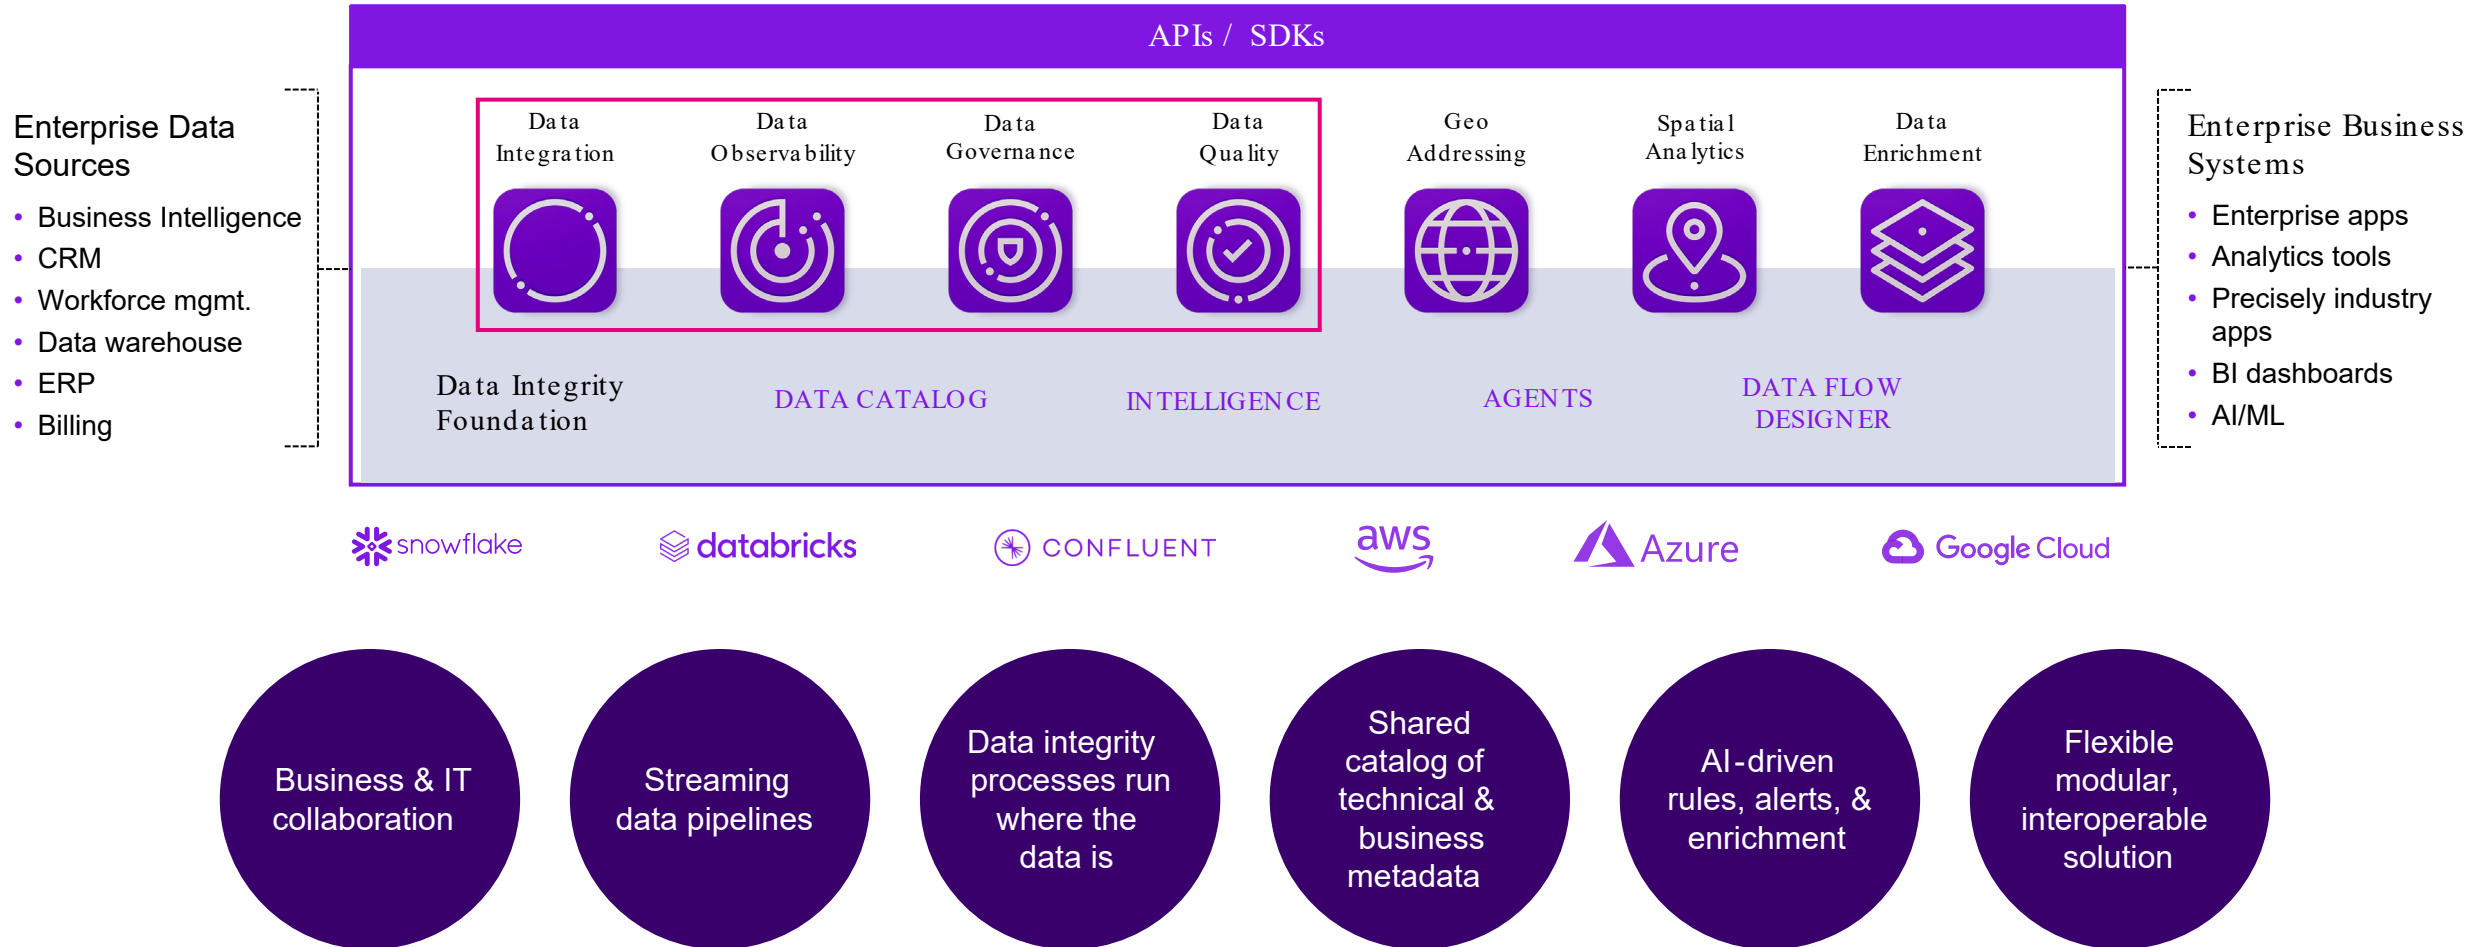

Data Integrity Suite