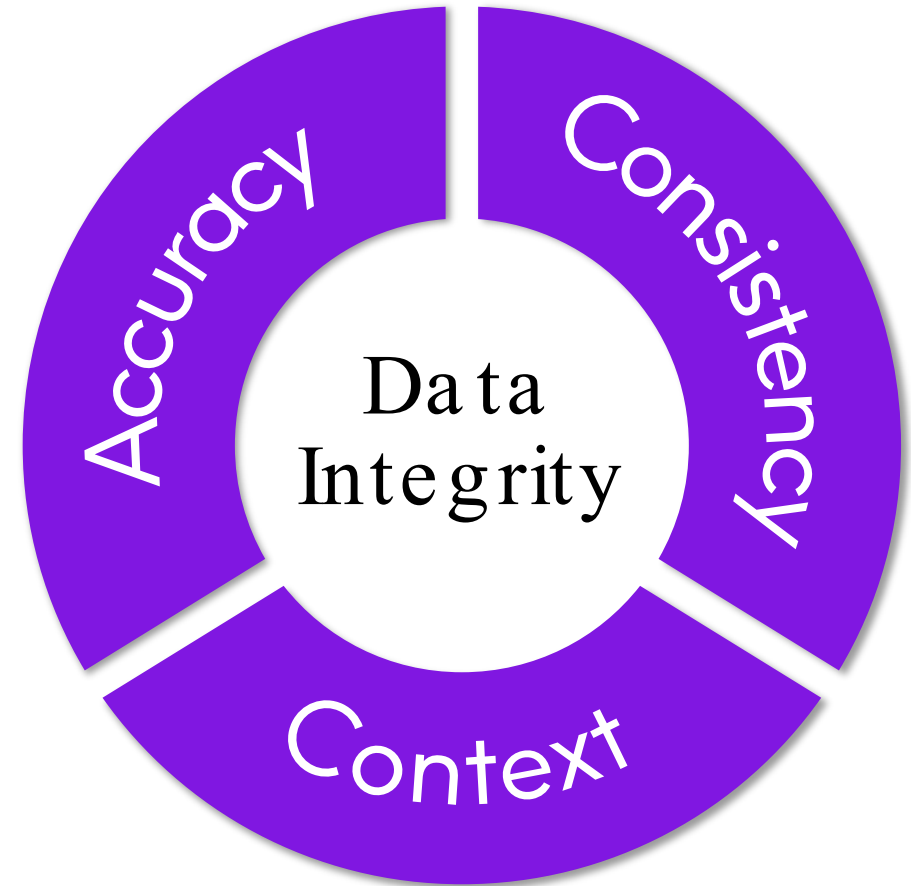

precisely

Modern Data Governance

Synergies with Quality & Observability

Ken Beutler | Sr. Director, Product Mgmt

Mike Ortman | Sr. Sales Engineer

Introductions

Ken Beutler
Senior Director,
Product Management

Mike Ortman
Senior Solution Engineer

For trusted data, you need data integrity

Data integrity is data with maximum accuracy, consistency, and context for confident business decision-making

precisely

Data Integrity Suite

The modular, interoperable Precisely Data Integrity Suite contains everything you need to deliver accurate, consistent, contextual data to your business - wherever and whenever it's needed.

Data Integrity Suite

Critical metadata is automatically harvested & cataloged in a single solution

Data integrity is a journey

- Every journey to data integrity is unique and driven by business initiatives
- Market trends are accelerating the need for data integrity
- Precisely can help you at every step of your data integrity journey