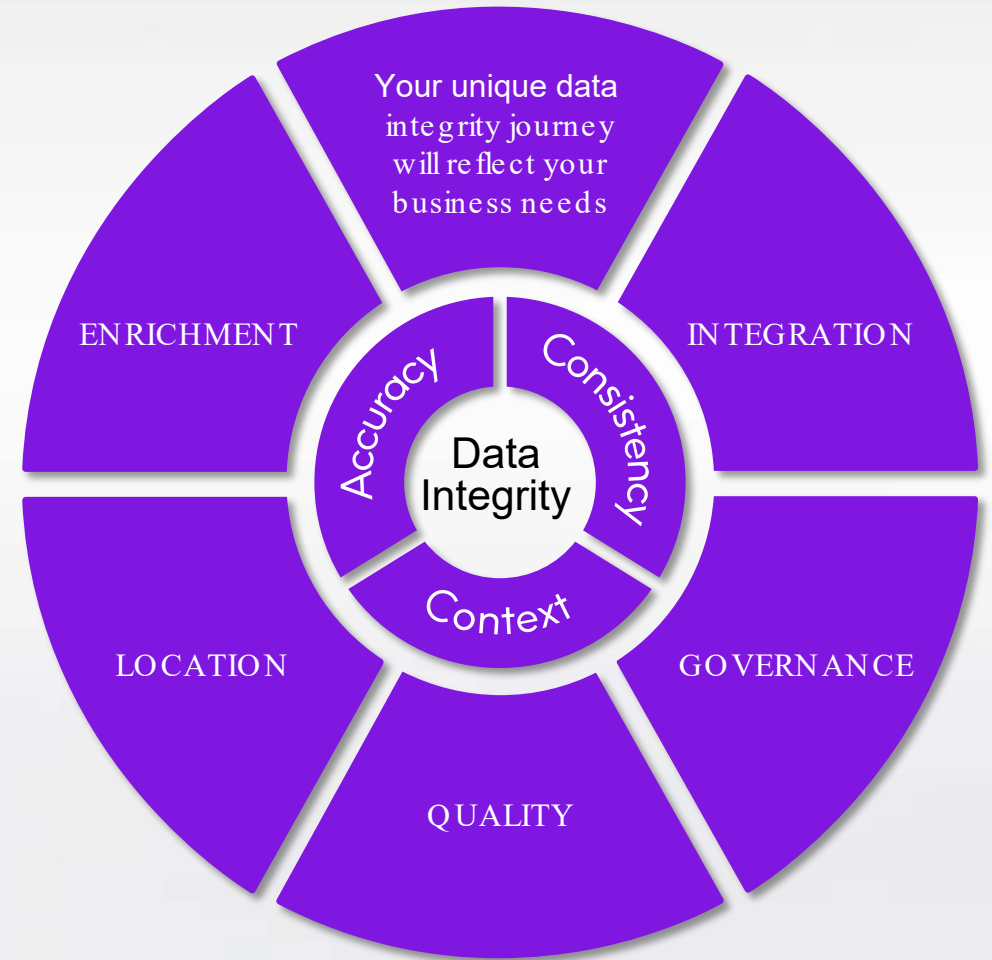

1

Business Owner – Searchability, Context & Collaboration

Easily find and understand key data and take action with requests and suggestions

2

Data Steward - Profile & Monitor for Changes Over Time

Be proactive in understanding AI/ ML enabled data trends that could have significant impact

3

Data Engineer – Workflow Notification & Data Access Requests

Automated workflow to facilitate and expedite self-service data access

4

Data Analyst – Workflow Notification & Quality Pipeline Creation

Automated workflow to initiate data quality pipelines and enrichment

Modern Data Governance Requirements

Cross-functional teams collaborate and understand the full lifecycle of data pipelines in a single solution

Robust data access, quality & observability capabilities are seamlessly integrated

Critical metadata is automatically harvested & cataloged in a single solution

Data integrity is a journey

- Every journey to data integrity is unique and driven by business initiatives
- Market trends are accelerating the need for data integrity
- Precisely can help you at every step of your data integrity journey