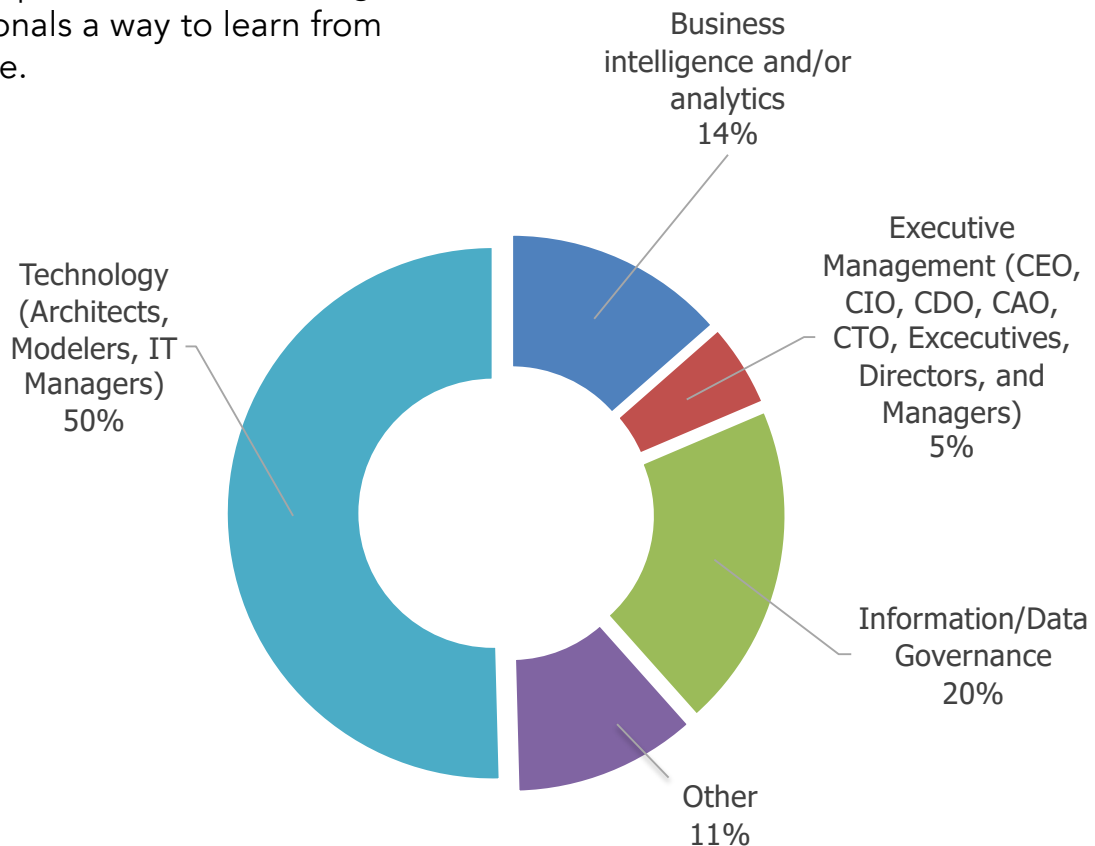

Sponsor for $10,500

About the Virtual Event

Data Architecture Online is one of DATAVERSITY's world-renowned educational programs designed to teach data architects, modelers, and managers the full spectrum of tools and resources best used for building and managing a modern Data Architecture.

This event brings the reputation of our face-to-face conferences to a virtual platform, enabling not only great education from well-respected subject matter experts, but also offering professionals a way to learn from anywhere.

Demographics

Demographics are based on our engaged data audience.

- 70% qualify as decision makers
- 55% work for companies with more than 5,000 employees
- 73% are from North America
- 45% work in banking/financial, insurance, health care, or government