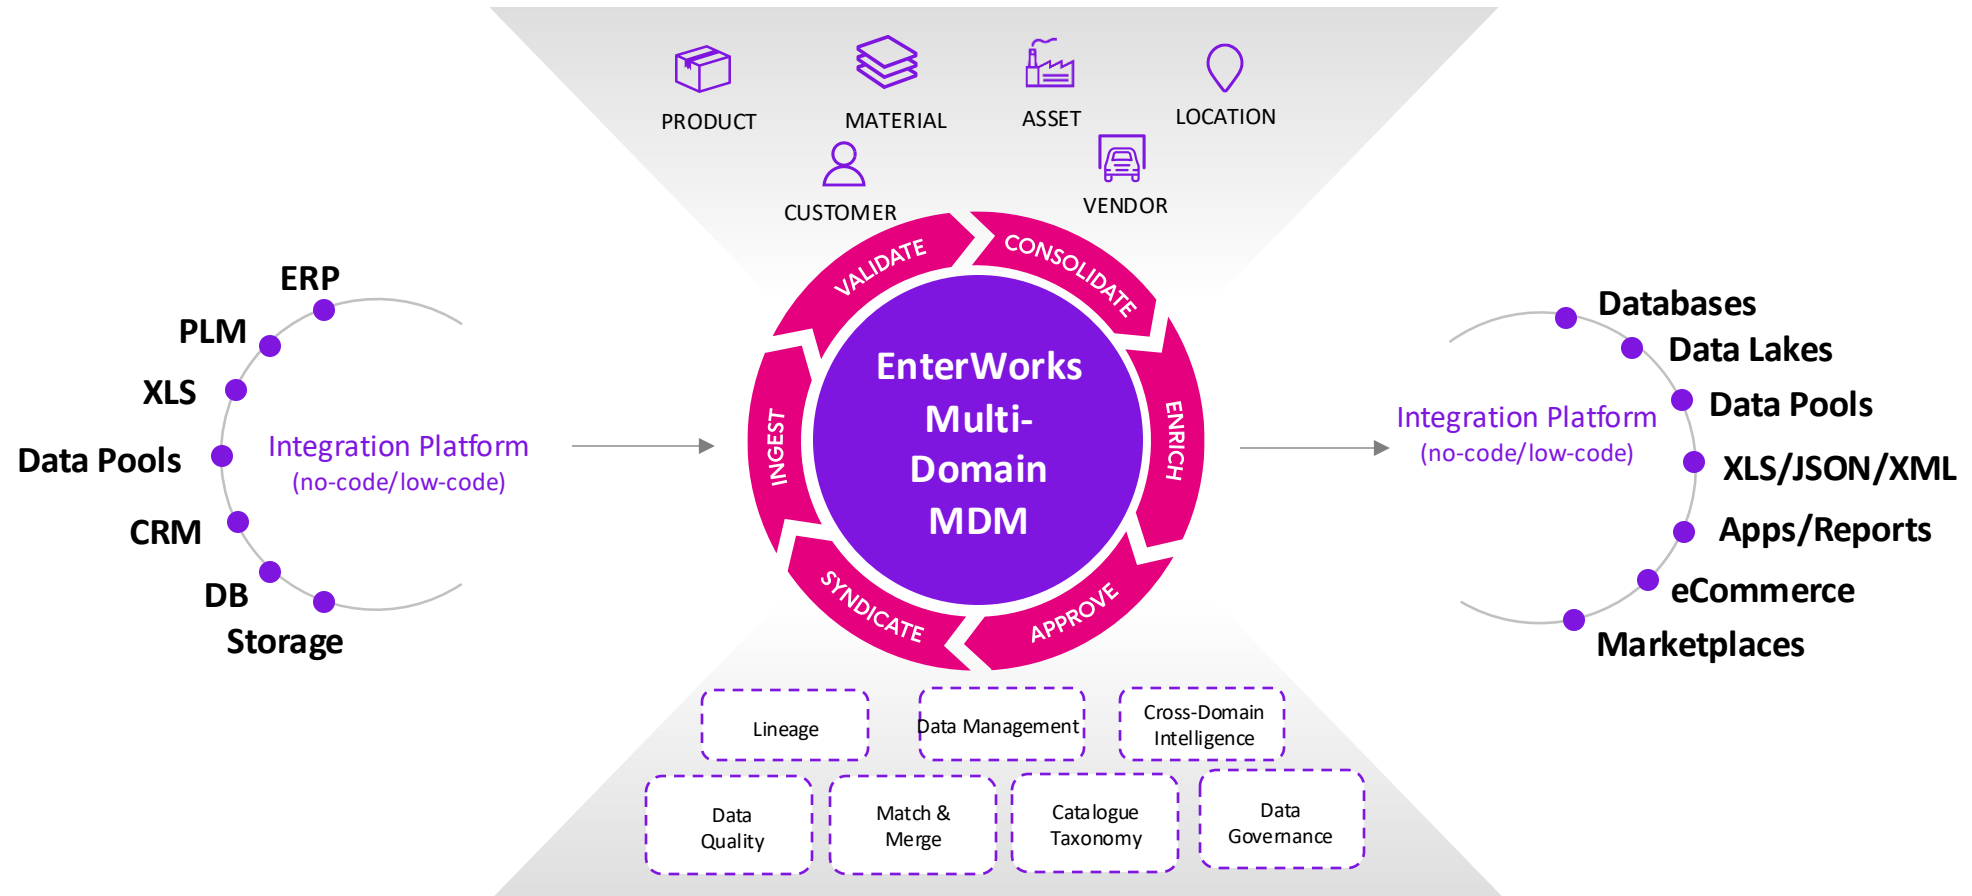

Master Data Management Hub

Multiple-domains MDM