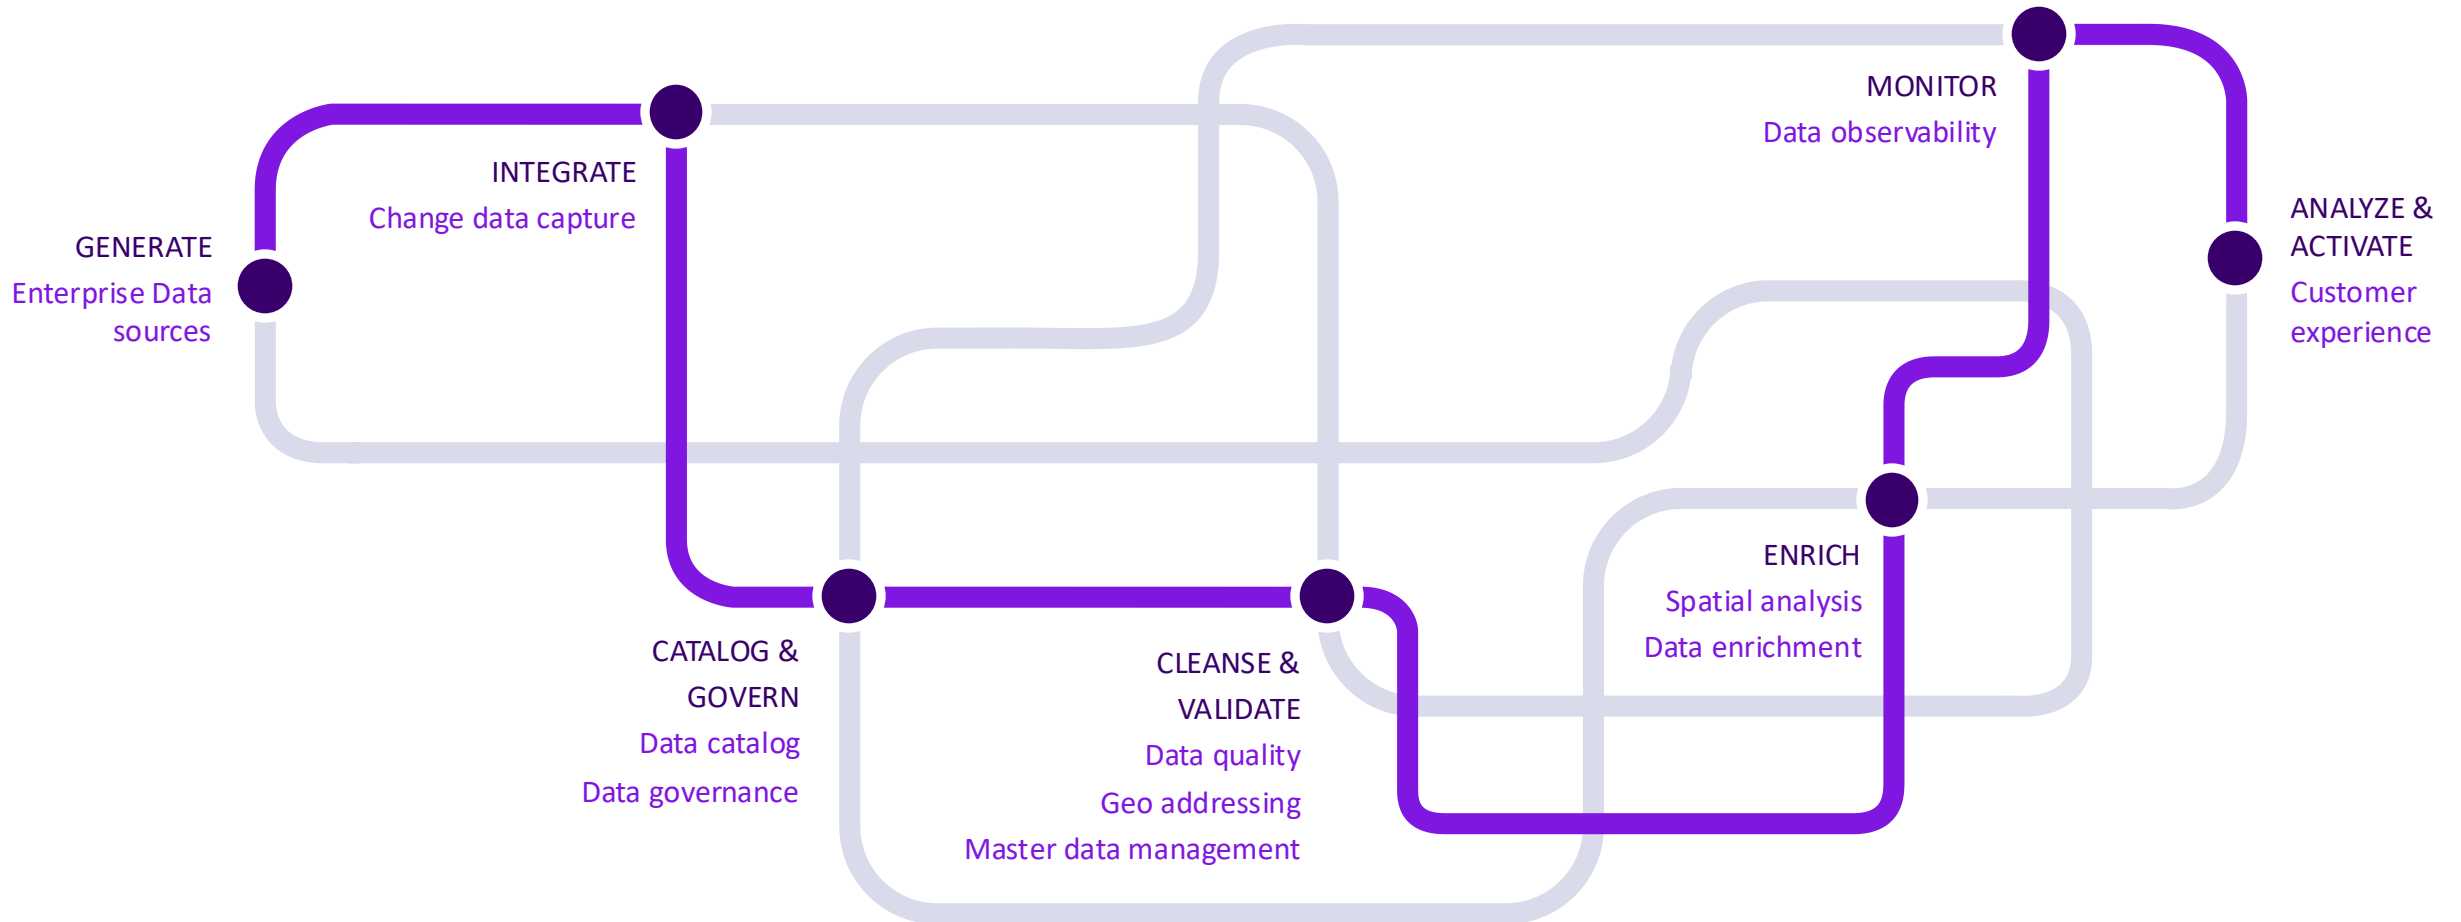

Precisely partners with you along the way

Complete set of data integrity capabilities and data strategy services