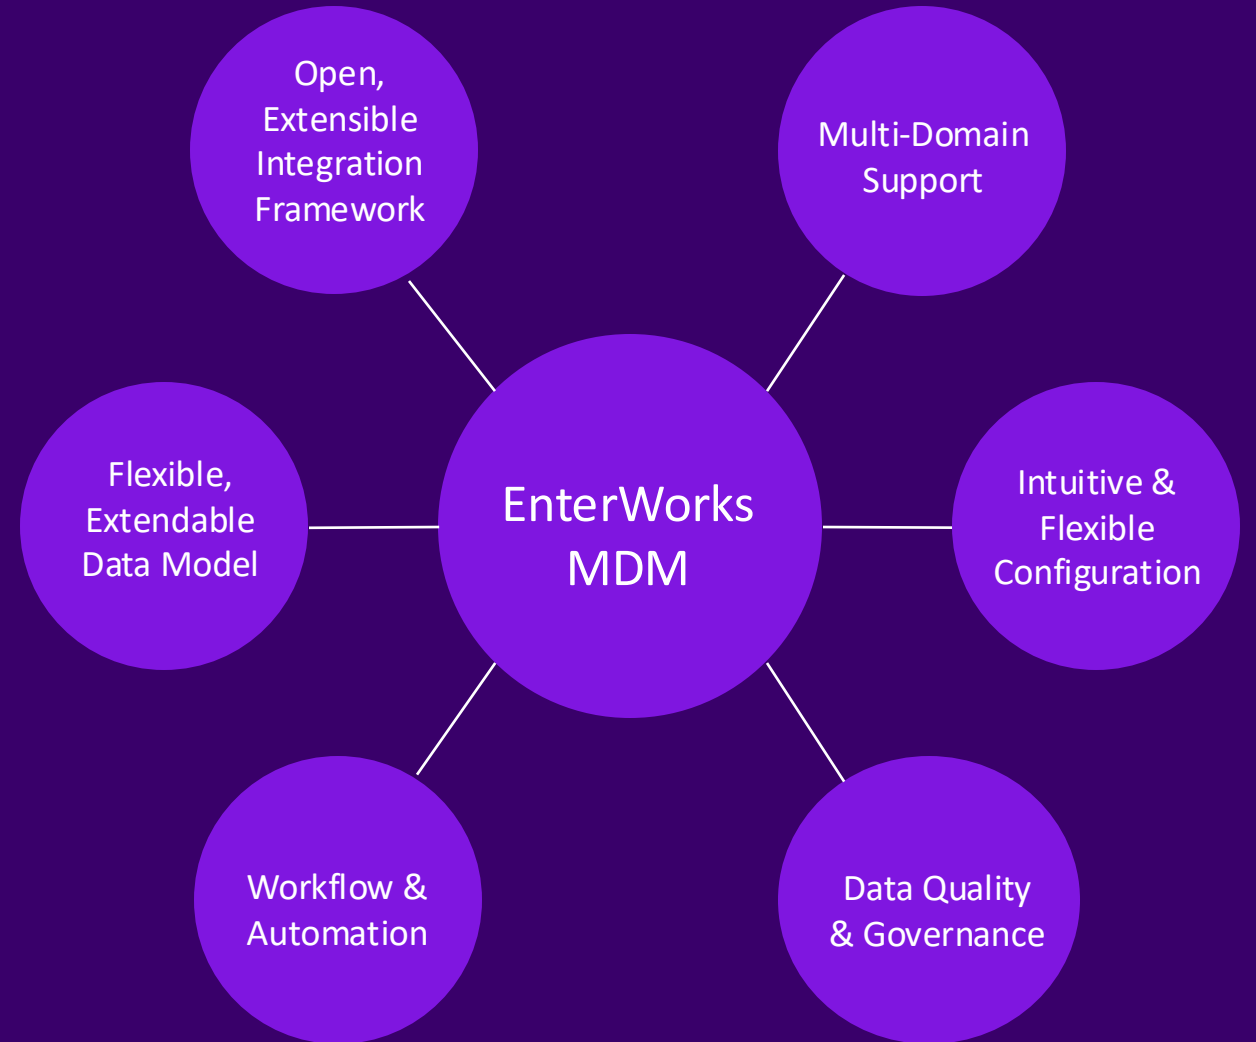

# Precisely partners with you along the way

Complete set of data integrity capabilities and data strategy services

# Precisely EnterWorks

Multi-domain  
Master Data Management (MDM)

---

A single source of truth for all  
enterprise data

# EnterWorks

Multi-domain MDM through a single hub to accelerate cross-domain intelligence and operational excellence